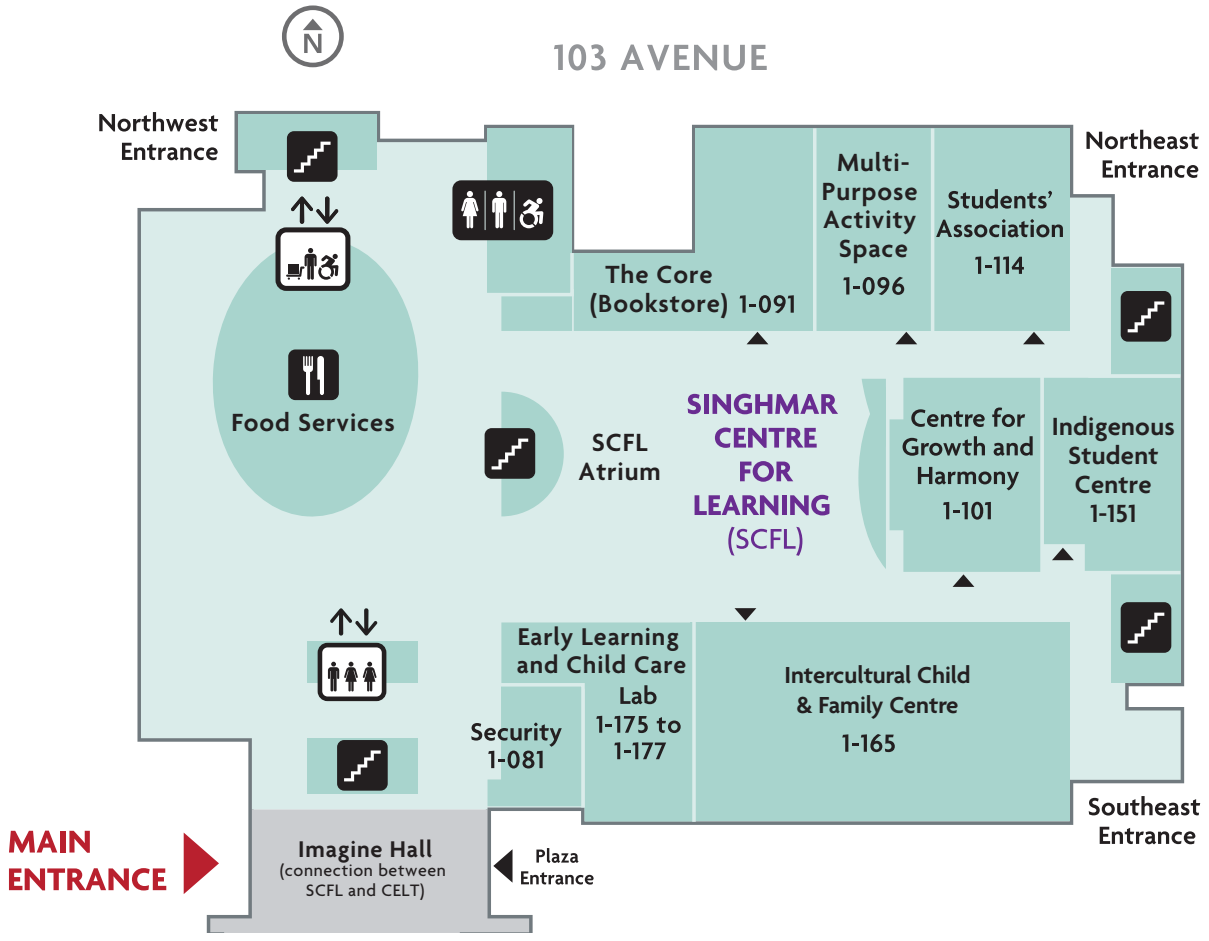

Singhmar Centre for Learning and Civic Employees Legacy Tower – Floor 1

Singhmar Centre for Learning – Floor 1

LEGEND	
	Food Services
	Student Services Reception Desk
	Stairs
	Elevators
	Priority Service & Freight Elevator
	Inclusive Washroom
	Women's Washroom
	Men's Washroom

Singhmar Centre for Learning – Floor 2

Singhmar Centre for Learning – Floor 3

LEGEND

-  Food Services
-  Student Services Reception Desk
-  Stairs
-  Elevators
-  Priority Service & Freight Elevator
-  Inclusive Washroom
-  Women's Washroom
-  Men's Washroom

Singhmar Centre for Learning – Floor 4

LEGEND

-  Food Services
-  Student Services Reception Desk
-  Stairs
-  Elevators
-  Priority Service & Freight Elevator
-  Inclusive Washroom
-  Women's Washroom
-  Men's Washroom

Centre 106 – Floor 2

LEGEND

-  Food Services
-  Student Services Reception Desk
-  Stairs
-  Elevators
-  Priority Service & Freight Elevator
-  Inclusive Washroom
-  Women's Washroom
-  Men's Washroom