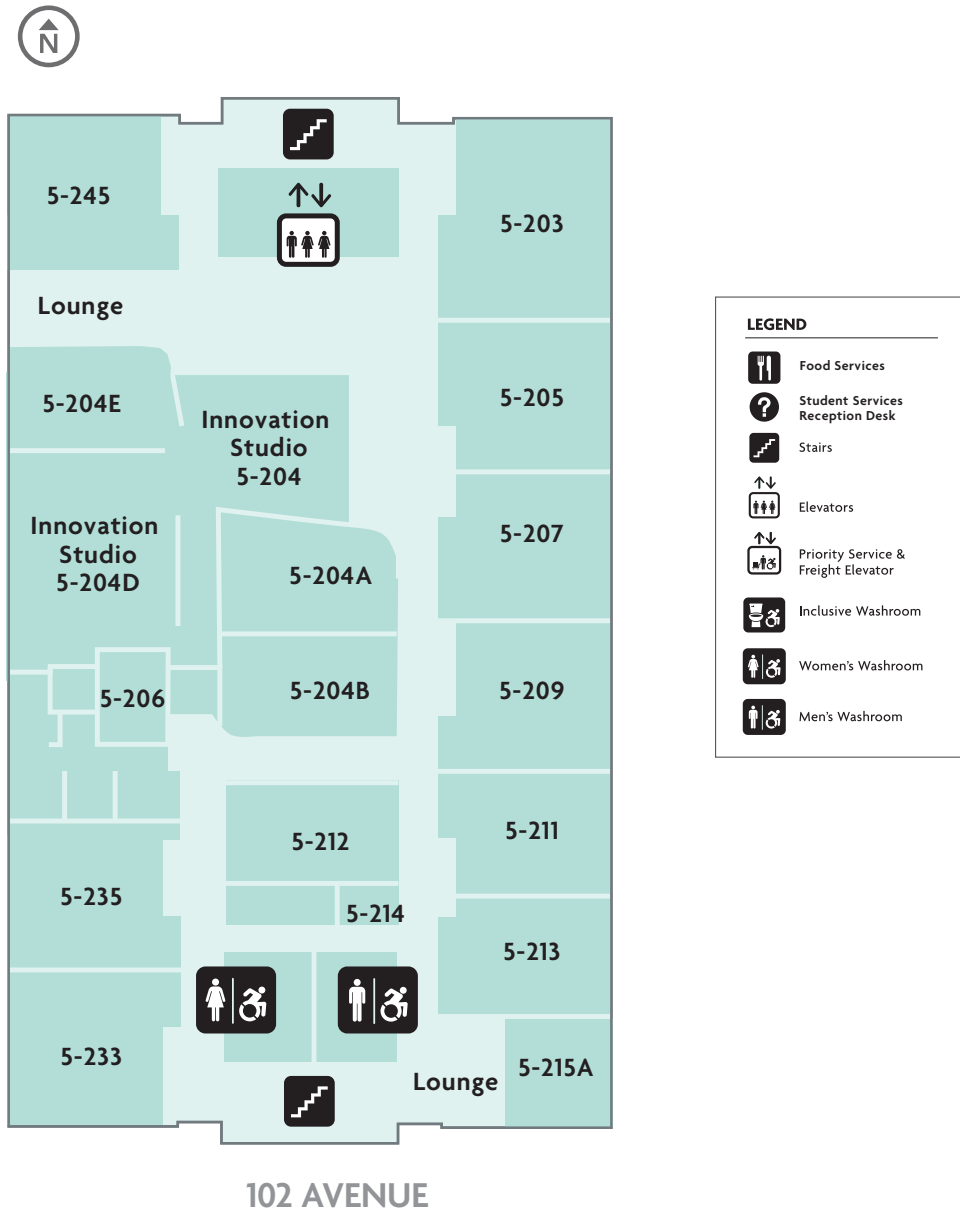

Singhmar Centre for Learning – Floor 2

Singhmar Centre for Learning – Floor 3

LEGEND

-  Food Services
-  Student Services Reception Desk
-  Stairs
-  Elevators
-  Priority Service & Freight Elevator
-  Inclusive Washroom
-  Women's Washroom
-  Men's Washroom

Singhmar Centre for Learning – Floor 4

LEGEND

-  Food Services
-  Student Services Reception Desk
-  Stairs
-  Elevators
-  Priority Service & Freight Elevator
-  Inclusive Washroom
-  Women's Washroom
-  Men's Washroom

Civic Employees Legacy Tower – Basement

Civic Employees Legacy Tower – Floor 1

Civic Employees Legacy Tower – Floor 2

Civic Employees Legacy Tower – Floor 3

Civic Employees Legacy Tower – Floor 4

Civic Employees Legacy Tower – Floor 5

Civic Employees Legacy Tower – Floor 6

Civic Employees Legacy Tower – Floor 7

102 AVENUE

LEGEND

- Food Services
- Student Services Reception Desk
- Stairs
- Elevators
- Priority Service & Freight Elevator
- Inclusive Washroom
- Women's Washroom
- Men's Washroom