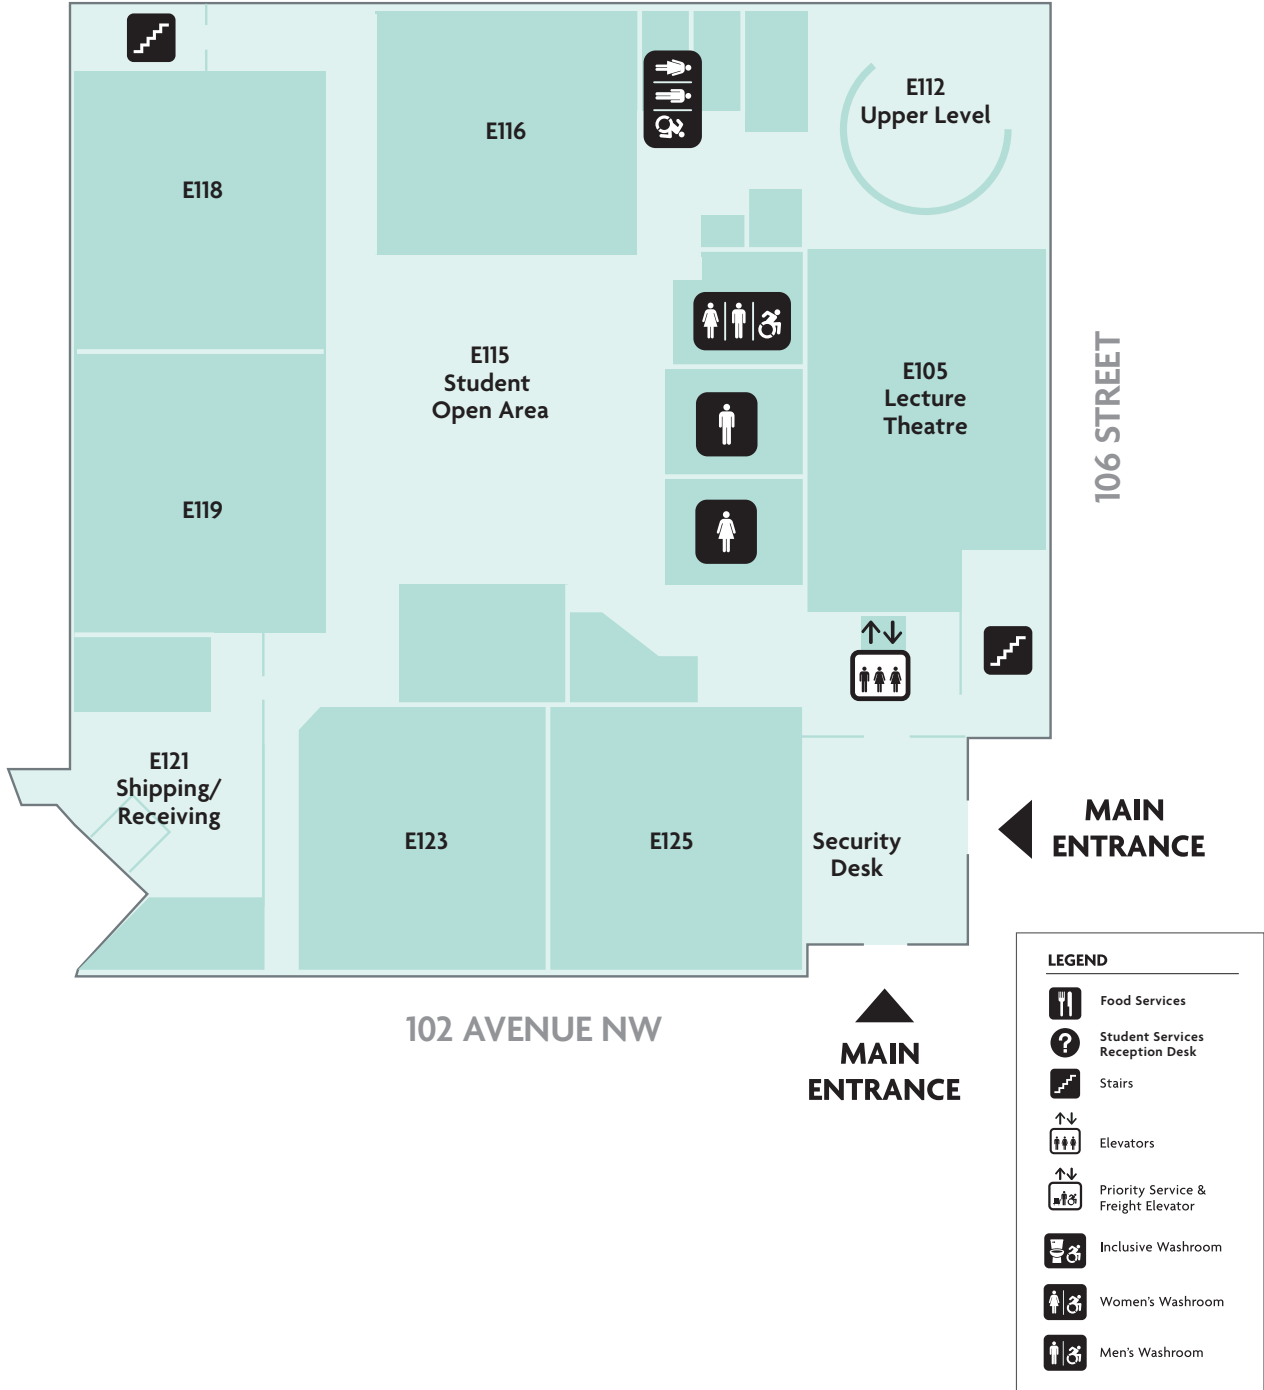

Singhmar Centre for Learning – Floor 4

LEGEND

-  Food Services
-  Student Services Reception Desk
-  Stairs
-  Elevators
-  Priority Service & Freight Elevator
-  Inclusive Washroom
-  Women's Washroom
-  Men's Washroom

Civic Employees Legacy Tower – Floor 6

Civic Employees Legacy Tower – Floor 7

102 AVENUE

LEGEND

- Food Services
- Student Services Reception Desk
- Stairs
- Elevators
- Priority Service & Freight Elevator
- Inclusive Washroom
- Women's Washroom
- Men's Washroom

Civic Employees Legacy Tower – Floor 8

102 AVENUE

LEGEND	
	Food Services
	Student Services Reception Desk
	Stairs
	Elevators
	Priority Service & Freight Elevator
	Inclusive Washroom
	Women's Washroom
	Men's Washroom

Centre 106 – Basement

LEGEND

- Food Services
- Student Services Reception Desk
- Stairs
- Elevators
- Priority Service & Freight Elevator
- Inclusive Washroom
- Women's Washroom
- Men's Washroom

Centre 106 – Floor 1