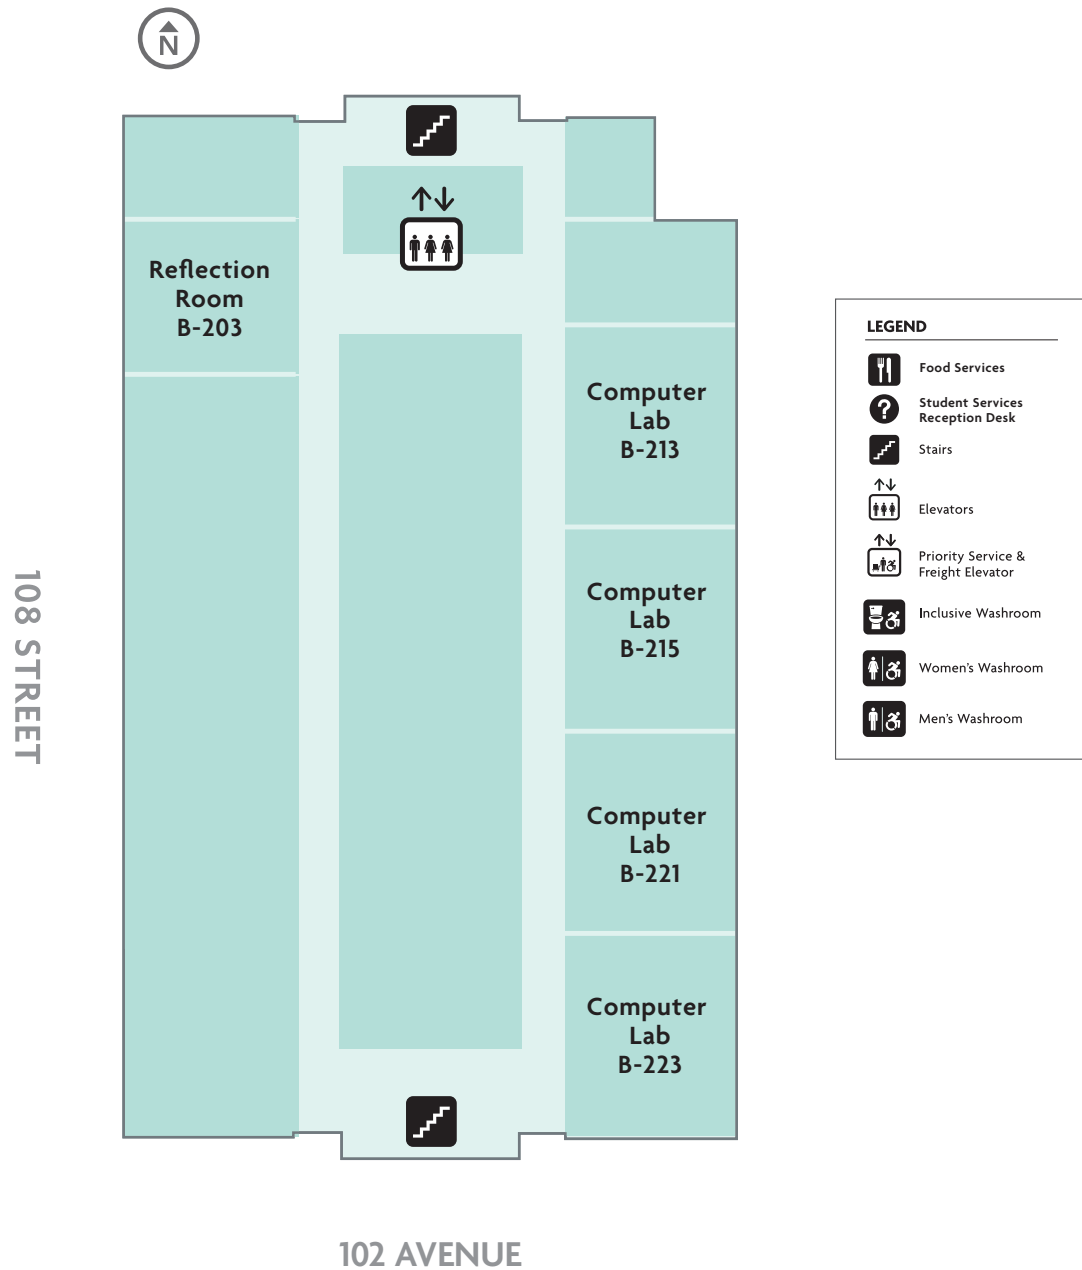

Singhmar Centre for Learning and Civic Employees Legacy Tower – Floor 1

Singhmar Centre for Learning – Floor 1

LEGEND	
	Food Services
	Student Services Reception Desk
	Stairs
	Elevators
	Priority Service & Freight Elevator
	Inclusive Washroom
	Women's Washroom
	Men's Washroom

Singhmar Centre for Learning – Floor 2

Singhmar Centre for Learning – Floor 3

LEGEND

-  Food Services
-  Student Services Reception Desk
-  Stairs
-  Elevators
-  Priority Service & Freight Elevator
-  Inclusive Washroom
-  Women's Washroom
-  Men's Washroom

Singhmar Centre for Learning – Floor 4

LEGEND

-  Food Services
-  Student Services Reception Desk
-  Stairs
-  Elevators
-  Priority Service & Freight Elevator
-  Inclusive Washroom
-  Women's Washroom
-  Men's Washroom

Civic Employees Legacy Tower – Basement

Civic Employees Legacy Tower – Floor 1

Civic Employees Legacy Tower – Floor 2

Civic Employees Legacy Tower – Floor 3

Civic Employees Legacy Tower – Floor 4

Civic Employees Legacy Tower – Floor 5