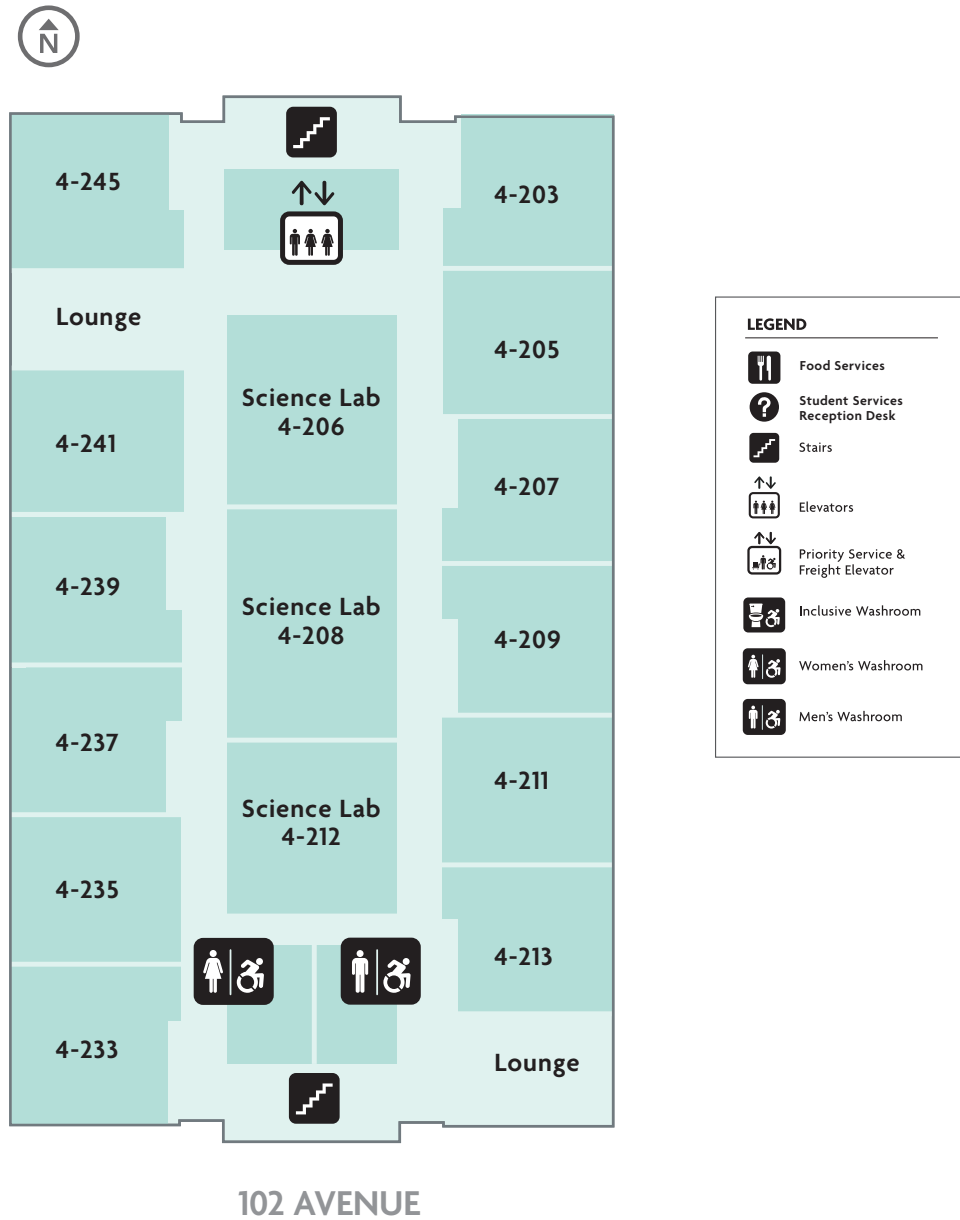

Singhmar Centre for Learning – Floor 2

Singhmar Centre for Learning – Floor 3

LEGEND

-  Food Services
-  Student Services Reception Desk
-  Stairs
-  Elevators
-  Priority Service & Freight Elevator
-  Inclusive Washroom
-  Women's Washroom
-  Men's Washroom

Singhmar Centre for Learning – Floor 4

LEGEND

-  Food Services
-  Student Services Reception Desk
-  Stairs
-  Elevators
-  Priority Service & Freight Elevator
-  Inclusive Washroom
-  Women's Washroom
-  Men's Washroom

Civic Employees Legacy Tower – Basement

Civic Employees Legacy Tower – Floor 1

Civic Employees Legacy Tower – Floor 2

Civic Employees Legacy Tower – Floor 3

Civic Employees Legacy Tower – Floor 4

Civic Employees Legacy Tower – Floor 5

Civic Employees Legacy Tower – Floor 6

Civic Employees Legacy Tower – Floor 7

102 AVENUE

LEGEND

- Food Services
- Student Services Reception Desk
- Stairs
- Elevators
- Priority Service & Freight Elevator
- Inclusive Washroom
- Women's Washroom
- Men's Washroom