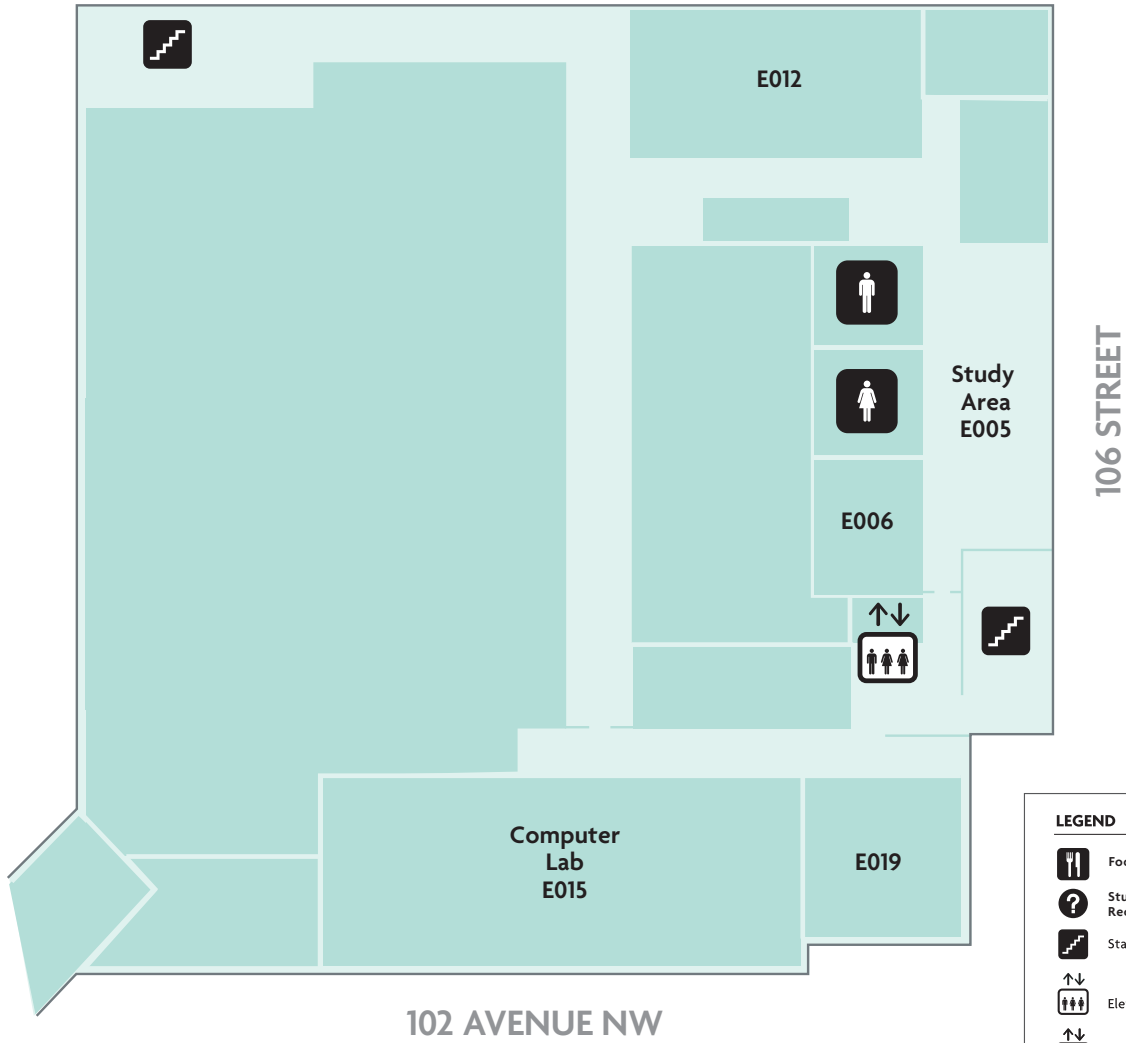

Centre 106 – Basement

LEGEND

- Food Services
- Student Services Reception Desk
- Stairs
- Elevators
- Priority Service & Freight Elevator
- Inclusive Washroom
- Women's Washroom
- Men's Washroom