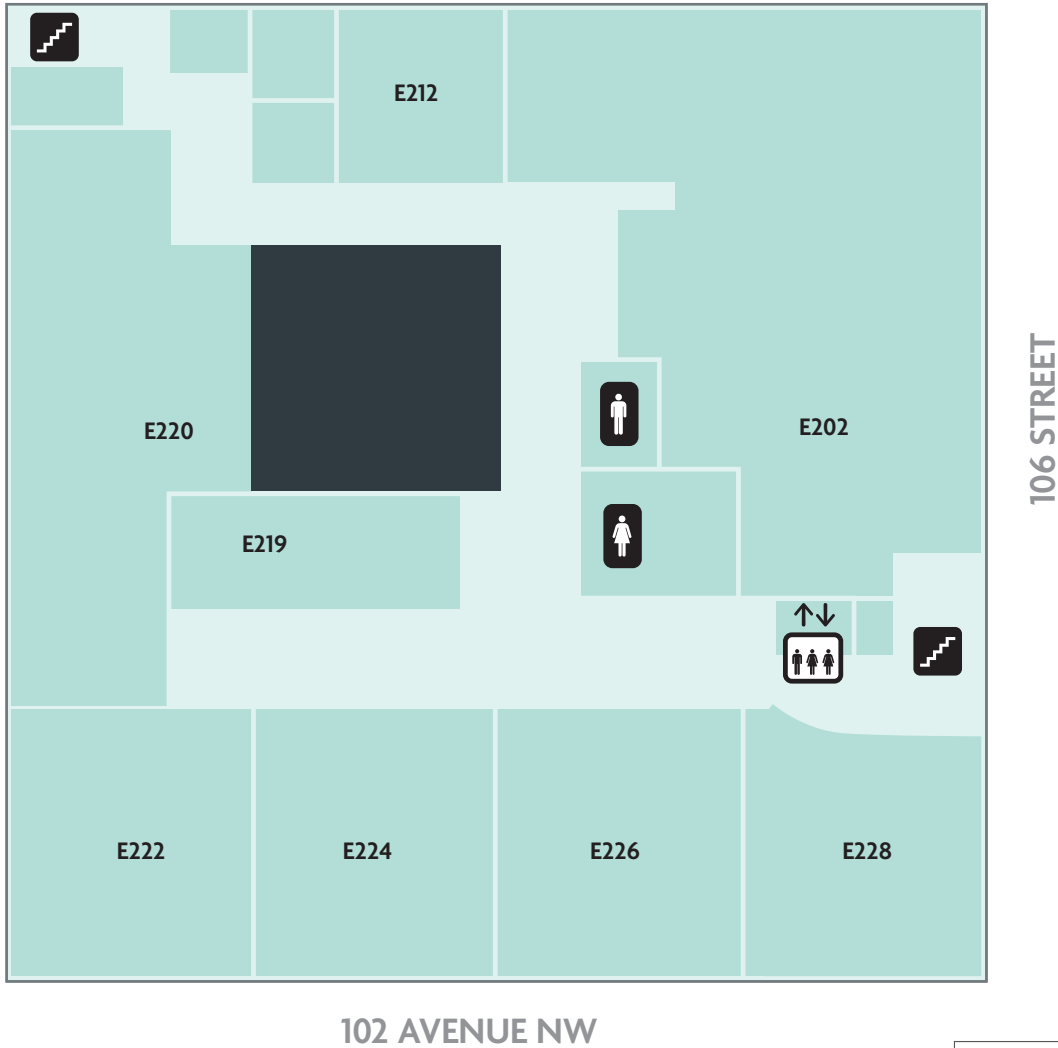

Civic Employees Legacy Tower – Floor 8

102 AVENUE

LEGEND	
	Food Services
	Student Services Reception Desk
	Stairs
	Elevators
	Priority Service & Freight Elevator
	Inclusive Washroom
	Women's Washroom
	Men's Washroom

Centre 106 – Basement

LEGEND

- Food Services
- Student Services Reception Desk
- Stairs
- Elevators
- Priority Service & Freight Elevator
- Inclusive Washroom
- Women's Washroom
- Men's Washroom

Centre 106 – Floor 1

Centre 106 – Floor 2

LEGEND

-  Food Services
-  Student Services Reception Desk
-  Stairs
-  Elevators
-  Priority Service & Freight Elevator
-  Inclusive Washroom
-  Women's Washroom
-  Men's Washroom