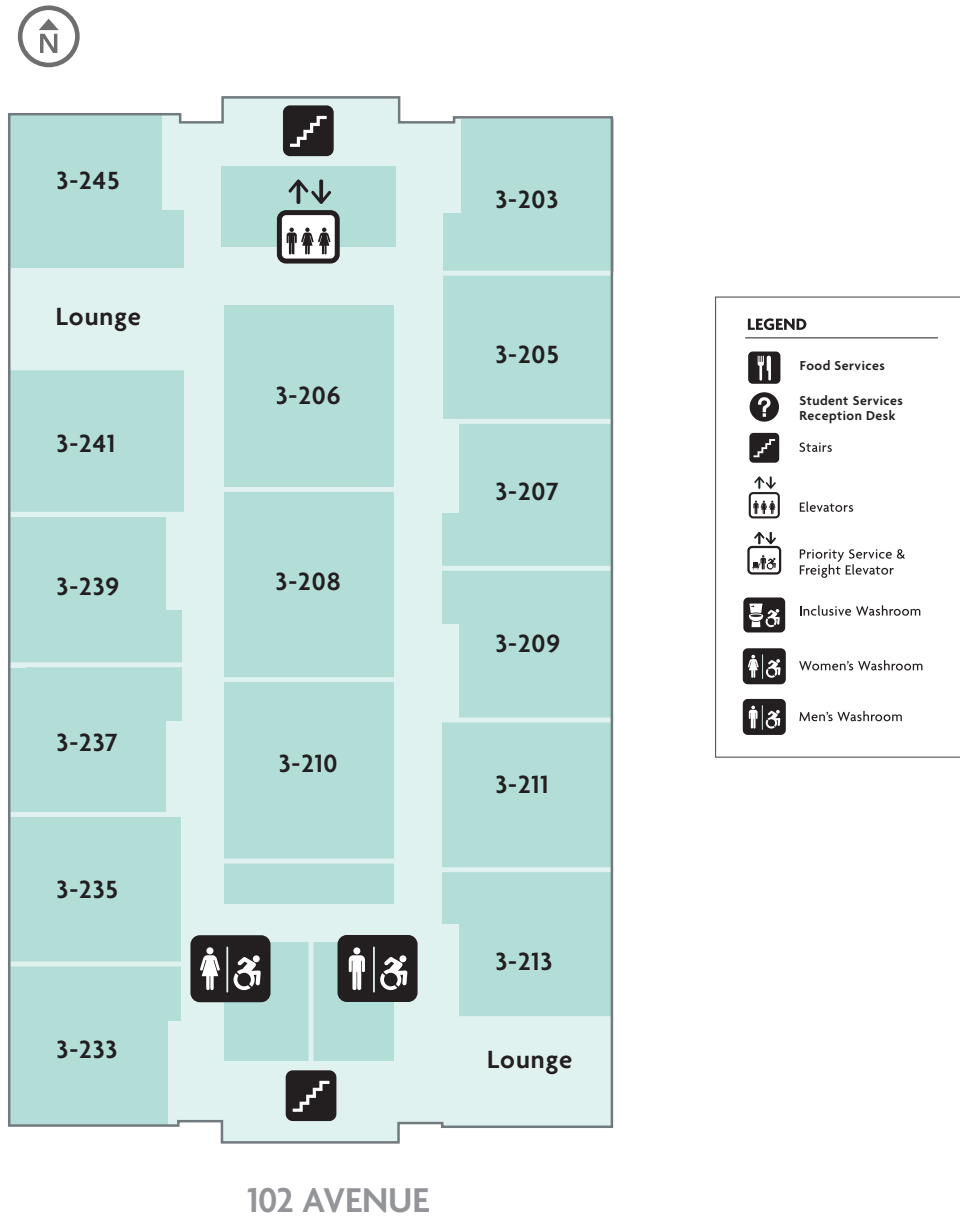

Singhmar Centre for Learning – Floor 2

Singhmar Centre for Learning – Floor 3

LEGEND

-  Food Services
-  Student Services Reception Desk
-  Stairs
-  Elevators
-  Priority Service & Freight Elevator
-  Inclusive Washroom
-  Women's Washroom
-  Men's Washroom

Singhmar Centre for Learning – Floor 4

LEGEND

-  Food Services
-  Student Services Reception Desk
-  Stairs
-  Elevators
-  Priority Service & Freight Elevator
-  Inclusive Washroom
-  Women's Washroom
-  Men's Washroom

Civic Employees Legacy Tower – Basement

Civic Employees Legacy Tower – Floor 1

Civic Employees Legacy Tower – Floor 2

Civic Employees Legacy Tower – Floor 3

Civic Employees Legacy Tower – Floor 4

Civic Employees Legacy Tower – Floor 5

Civic Employees Legacy Tower – Floor 6

Civic Employees Legacy Tower – Floor 7

102 AVENUE

LEGEND

- Food Services
- Student Services Reception Desk
- Stairs
- Elevators
- Priority Service & Freight Elevator
- Inclusive Washroom
- Women's Washroom
- Men's Washroom