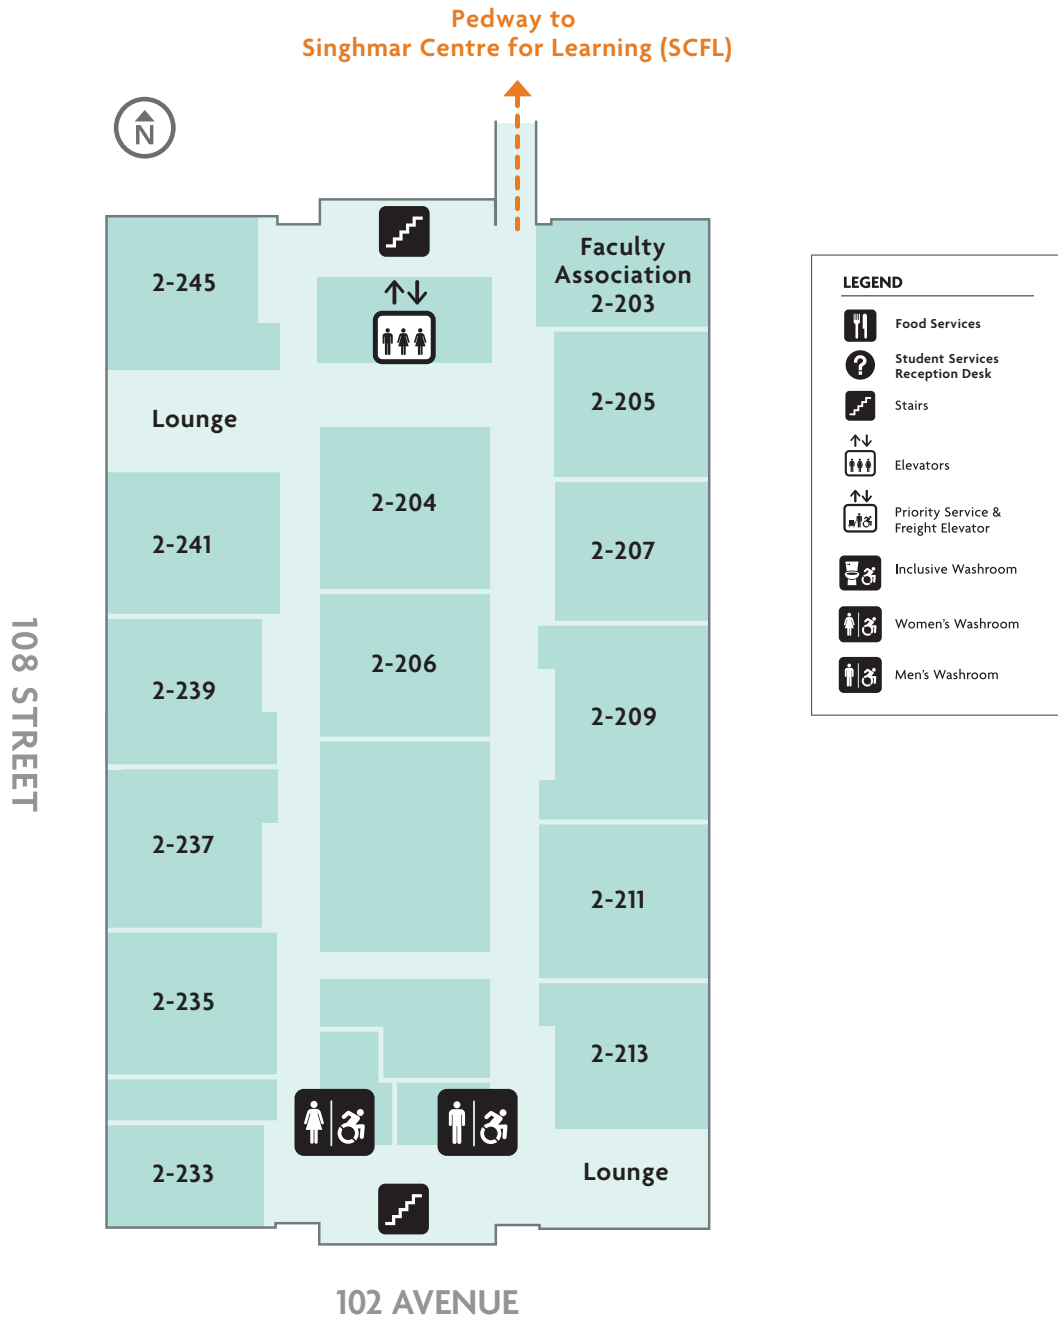

Singhmar Centre for Learning – Floor 2

Singhmar Centre for Learning – Floor 3

LEGEND

-  Food Services
-  Student Services Reception Desk
-  Stairs
-  Elevators
-  Priority Service & Freight Elevator
-  Inclusive Washroom
-  Women's Washroom
-  Men's Washroom

Singhmar Centre for Learning – Floor 4

LEGEND

-  Food Services
-  Student Services Reception Desk
-  Stairs
-  Elevators
-  Priority Service & Freight Elevator
-  Inclusive Washroom
-  Women's Washroom
-  Men's Washroom

Civic Employees Legacy Tower – Basement

Civic Employees Legacy Tower – Floor 1

Civic Employees Legacy Tower – Floor 2

Civic Employees Legacy Tower – Floor 3

Civic Employees Legacy Tower – Floor 4

Civic Employees Legacy Tower – Floor 5

Civic Employees Legacy Tower – Floor 6

Civic Employees Legacy Tower – Floor 7

102 AVENUE

LEGEND

- Food Services
- Student Services Reception Desk
- Stairs
- Elevators
- Priority Service & Freight Elevator
- Inclusive Washroom
- Women's Washroom
- Men's Washroom