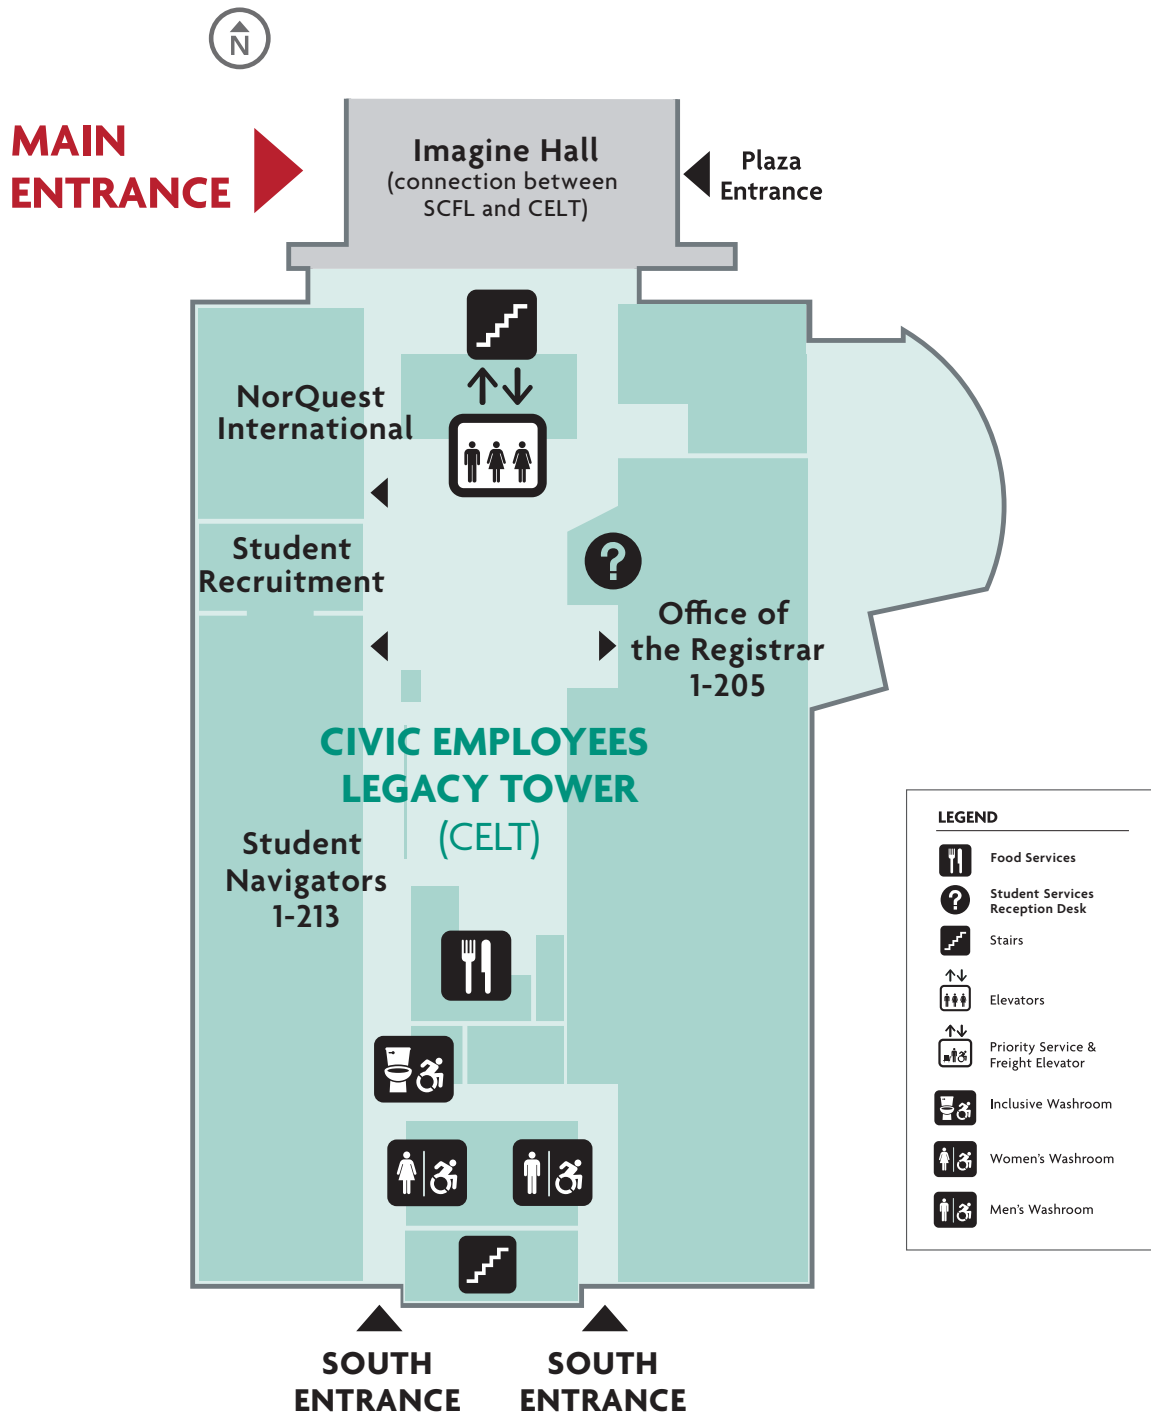

Singhmar Centre for Learning – Floor 2

Singhmar Centre for Learning – Floor 3

LEGEND

-  Food Services
-  Student Services Reception Desk
-  Stairs
-  Elevators
-  Priority Service & Freight Elevator
-  Inclusive Washroom
-  Women's Washroom
-  Men's Washroom

Singhmar Centre for Learning – Floor 4

LEGEND

-  Food Services
-  Student Services Reception Desk
-  Stairs
-  Elevators
-  Priority Service & Freight Elevator
-  Inclusive Washroom
-  Women's Washroom
-  Men's Washroom

Civic Employees Legacy Tower – Basement

Civic Employees Legacy Tower – Floor 1

Civic Employees Legacy Tower – Floor 2

Civic Employees Legacy Tower – Floor 3

Civic Employees Legacy Tower – Floor 4

Civic Employees Legacy Tower – Floor 5

Civic Employees Legacy Tower – Floor 6

Civic Employees Legacy Tower – Floor 7

102 AVENUE

LEGEND

- Food Services
- Student Services Reception Desk
- Stairs
- Elevators
- Priority Service & Freight Elevator
- Inclusive Washroom
- Women's Washroom
- Men's Washroom