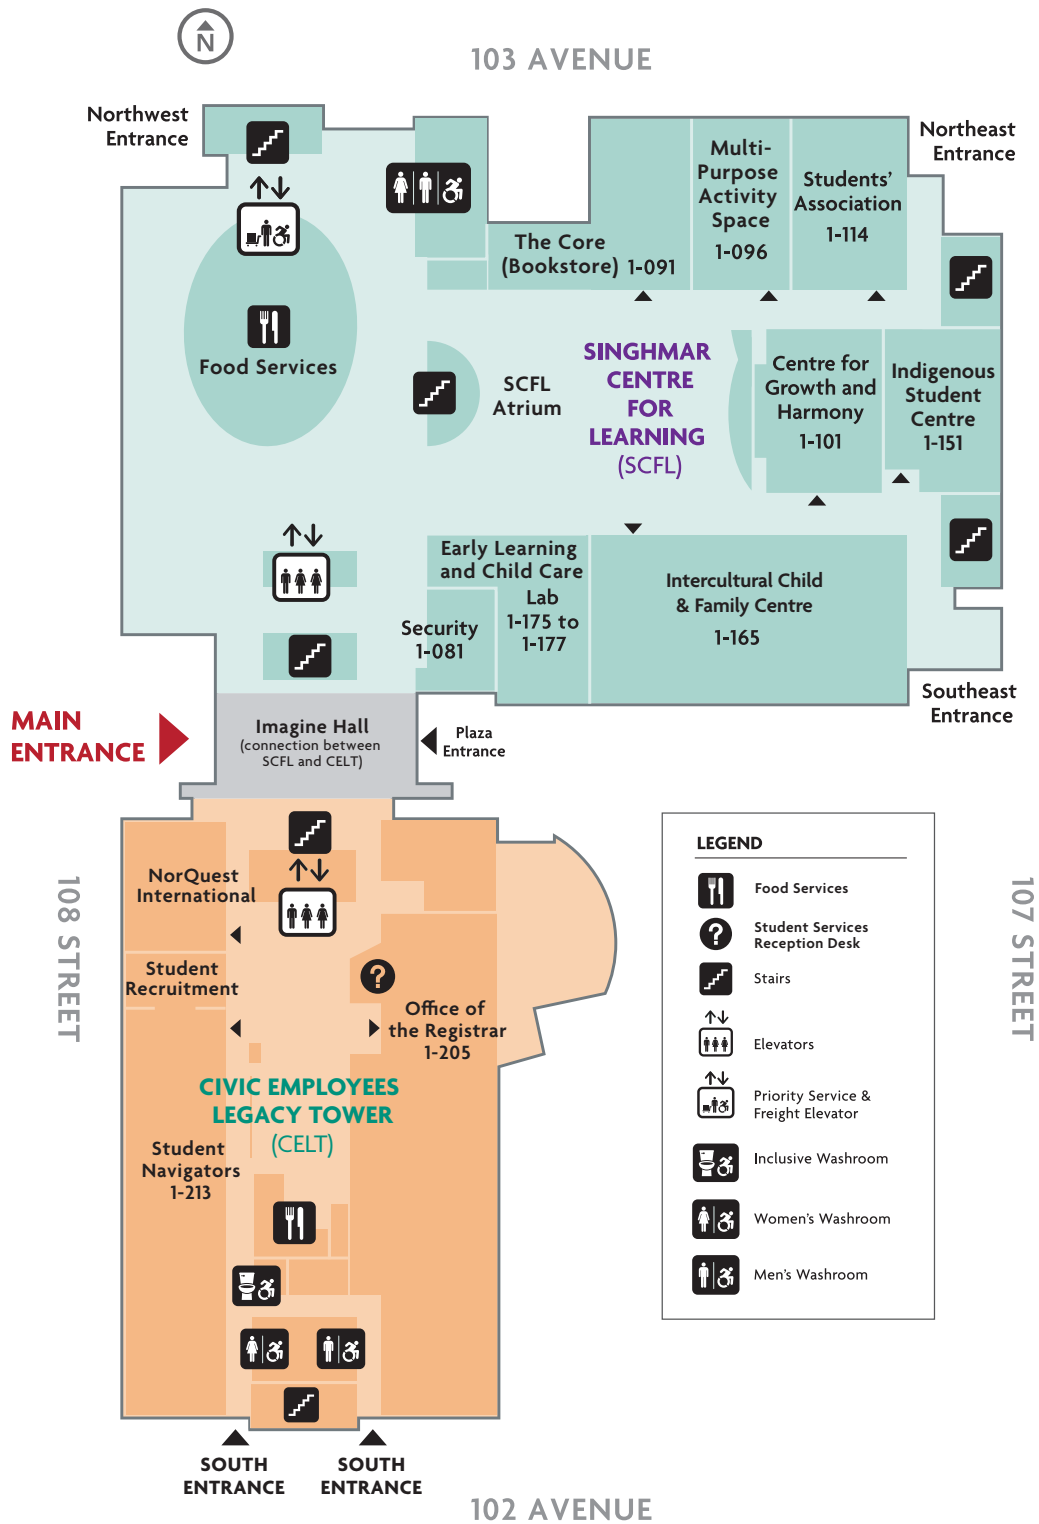

Singhmar Centre for Learning and Civic Employees Legacy Tower – Floor 1

Singhmar Centre for Learning – Floor 1

LEGEND	
	Food Services
	Student Services Reception Desk
	Stairs
	Elevators
	Priority Service & Freight Elevator
	Inclusive Washroom
	Women's Washroom
	Men's Washroom

Singhmar Centre for Learning – Floor 2

Singhmar Centre for Learning – Floor 3

LEGEND

-  Food Services
-  Student Services Reception Desk
-  Stairs
-  Elevators
-  Priority Service & Freight Elevator
-  Inclusive Washroom
-  Women's Washroom
-  Men's Washroom

Singhmar Centre for Learning – Floor 4

LEGEND

-  Food Services
-  Student Services Reception Desk
-  Stairs
-  Elevators
-  Priority Service & Freight Elevator
-  Inclusive Washroom
-  Women's Washroom
-  Men's Washroom

Civic Employees Legacy Tower – Floor 6

Civic Employees Legacy Tower – Floor 7

102 AVENUE

LEGEND

- Food Services
- Student Services Reception Desk
- Stairs
- Elevators
- Priority Service & Freight Elevator
- Inclusive Washroom
- Women's Washroom
- Men's Washroom